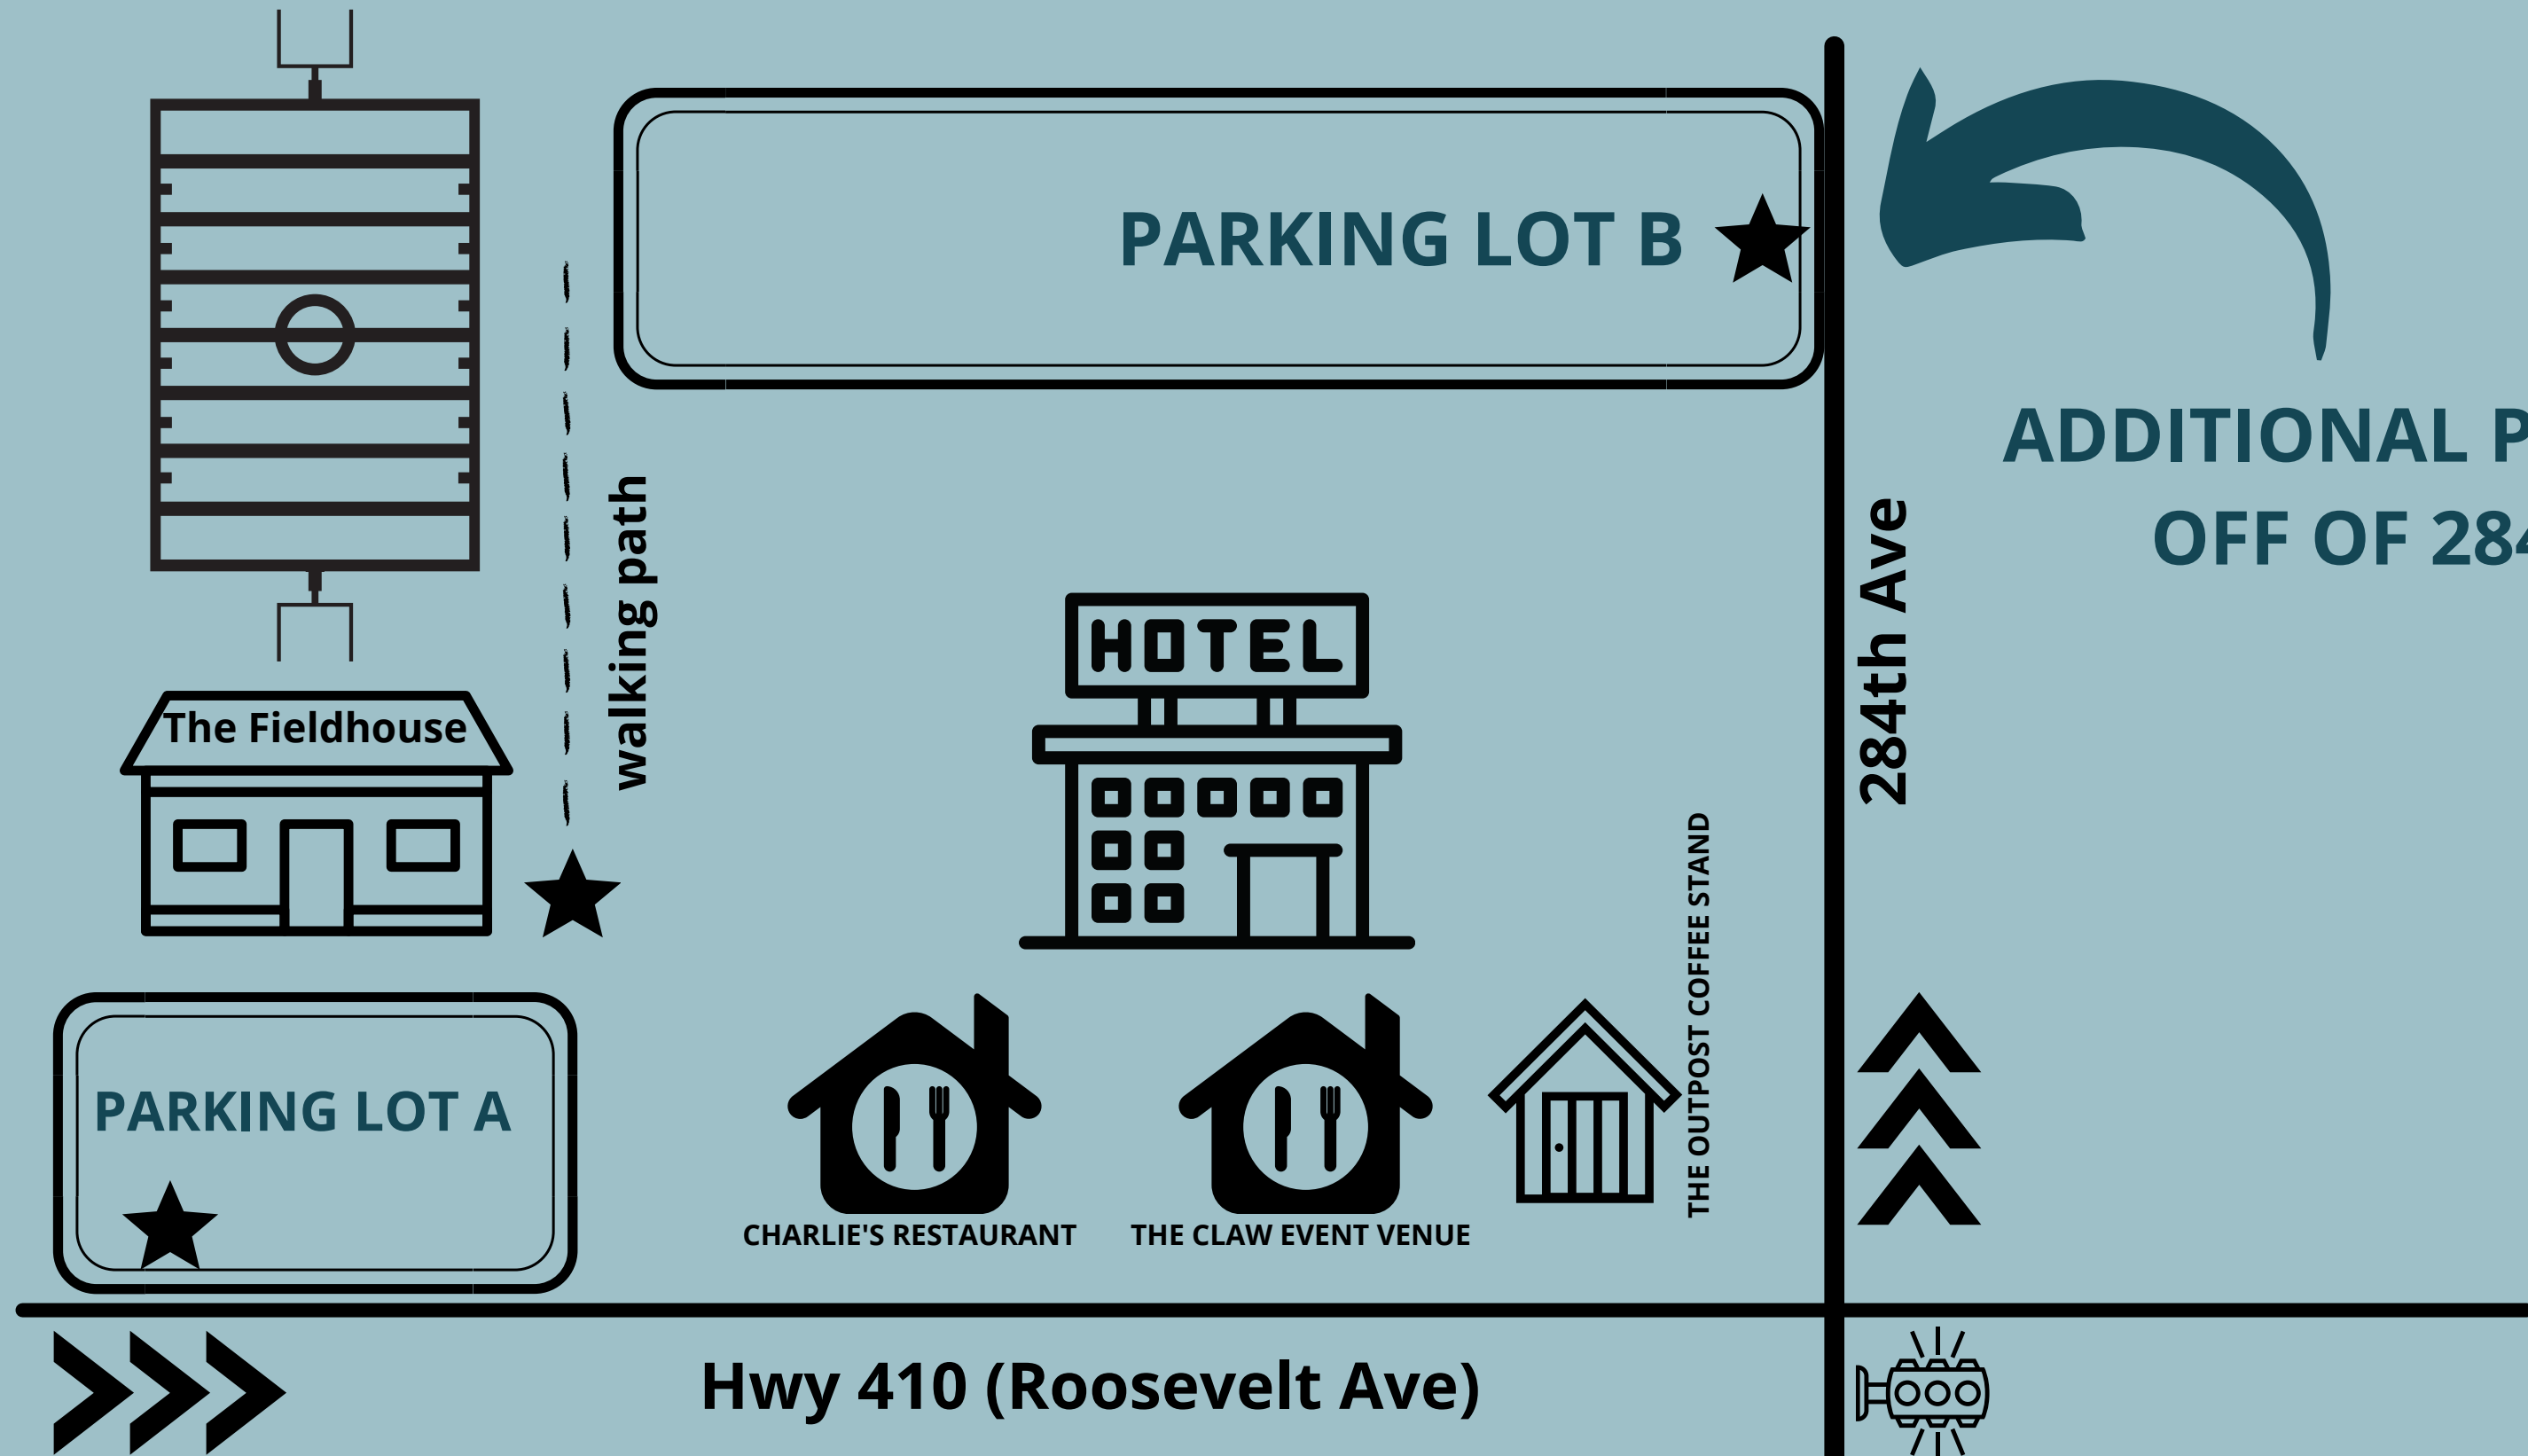

GRACE
POINT
NORTHWEST

SUNDAY SERVICES
9 AM & 11 AM

THE FIELDHOUSE
1456 ROOSEVELT AVE

PARKING INFO

ADDITIONAL PARKING
OFF OF 284TH

284th Ave

Hwy 410 (Roosevelt Ave)